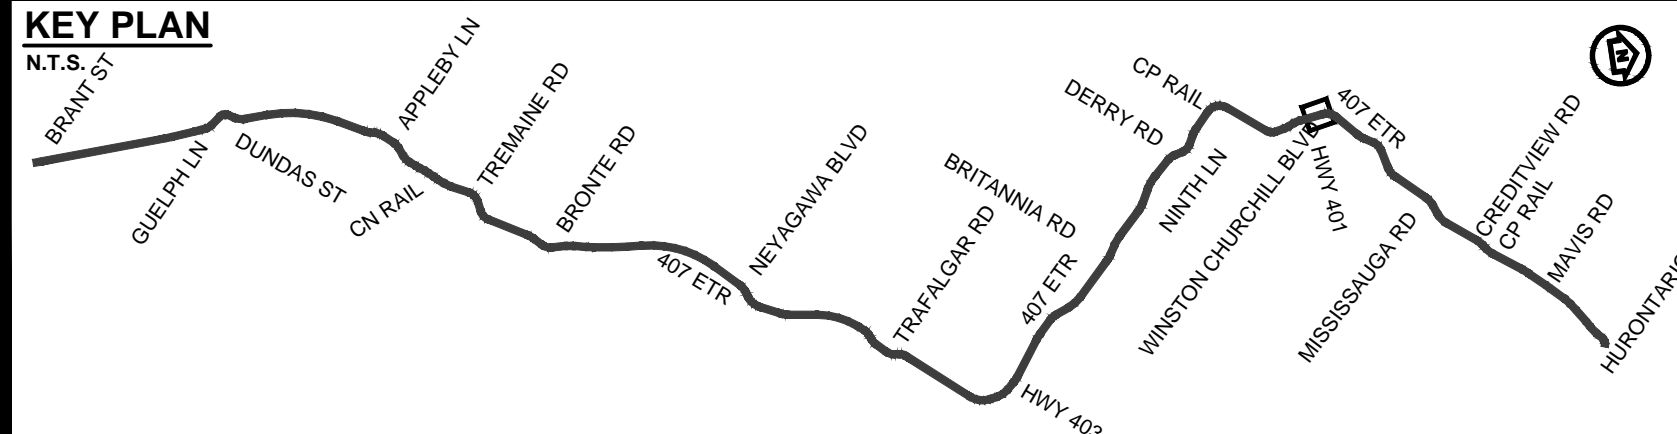

DRAWING NAME: J:\TORV\7624 ON-MTO 407 TRANSITWAY WC TO BRANTTITS General\03 - Drawings\2 - Plates\ERR Plan and Profile\407 TM4-Plate 57.dwg
 CREATED: Feb 10, 2020 4:03pm
 MODIFIED: Feb 10, 2020 4:03pm

407 TRANSITWAY
 WEST OF BRANT STREET TO WEST OF HURONTARIO STREET
 G.W.P. 16-20003, CA 2016-E-0038
 PLAN AND PROFILE
 STA. 46+560 TO STA. 47+060

PLATE
57A
 DATE
 11/20/2019

DRAWING NAME: J:\TOR\76294-ON-MTO 407 TRANSITWAY WC TO BRANTTIS General\03 - Drawings\2 - Plates\ERR Plan and Profile\407 TM4-Plate 57.dwg
 CREATED: Apr 30, 2020 11:21am
 MODIFIED:

407 TRANSITWAY
 WEST OF BRANT STREET TO WEST OF HURONTARIO STREET
 G.W.P. 16-20003, CA 2016-E-0038

PLAN AND PROFILE
 STA. 46+560 TO STA. 47+060

PLATE
57B

DATE
 11/20/2019