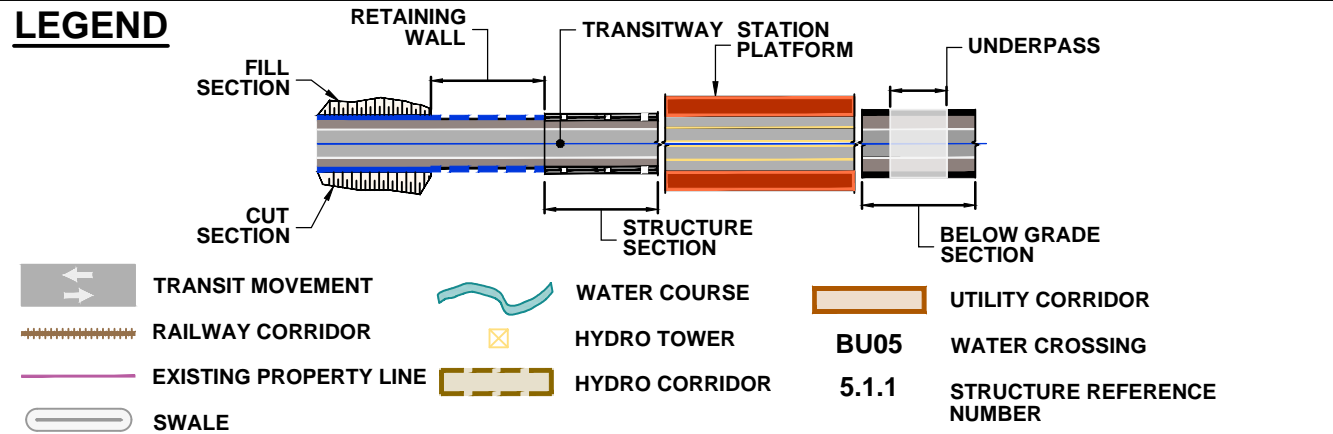

DRAWING NAME: J:\TORV\7624 ON-MTO 407 TRANSITWAY WC TO BRANTTITS General\03 - Drawings\2 - Plates\ERR Plan and Profile\407 TM4-Plate 57.dwg
 CREATED: Feb 10, 2020 4:03pm
 MODIFIED: Feb 10, 2020 4:03pm

407 TRANSITWAY
 WEST OF BRANT STREET TO WEST OF HURONTARIO STREET
 G.W.P. 16-20003, CA 2016-E-0038
 PLAN AND PROFILE
 STA. 46+560 TO STA. 47+060

PLATE
57A
 DATE
 11/20/2019

DRAWING NAME: J:\TOR\76294-ON-MTO 407 TRANSITWAY WC TO BRANTTIS General\03 - Drawings\2 - Plates\ERR Plan and Profile\407 TM4-Plate 57.dwg
 CREATED: Apr 30, 2020 11:21am
 MODIFIED:

407 TRANSITWAY
 WEST OF BRANT STREET TO WEST OF HURONTARIO STREET
 G.W.P. 16-20003, CA 2016-E-0038

PLAN AND PROFILE
 STA. 46+560 TO STA. 47+060

PLATE
57B

DATE
 11/20/2019