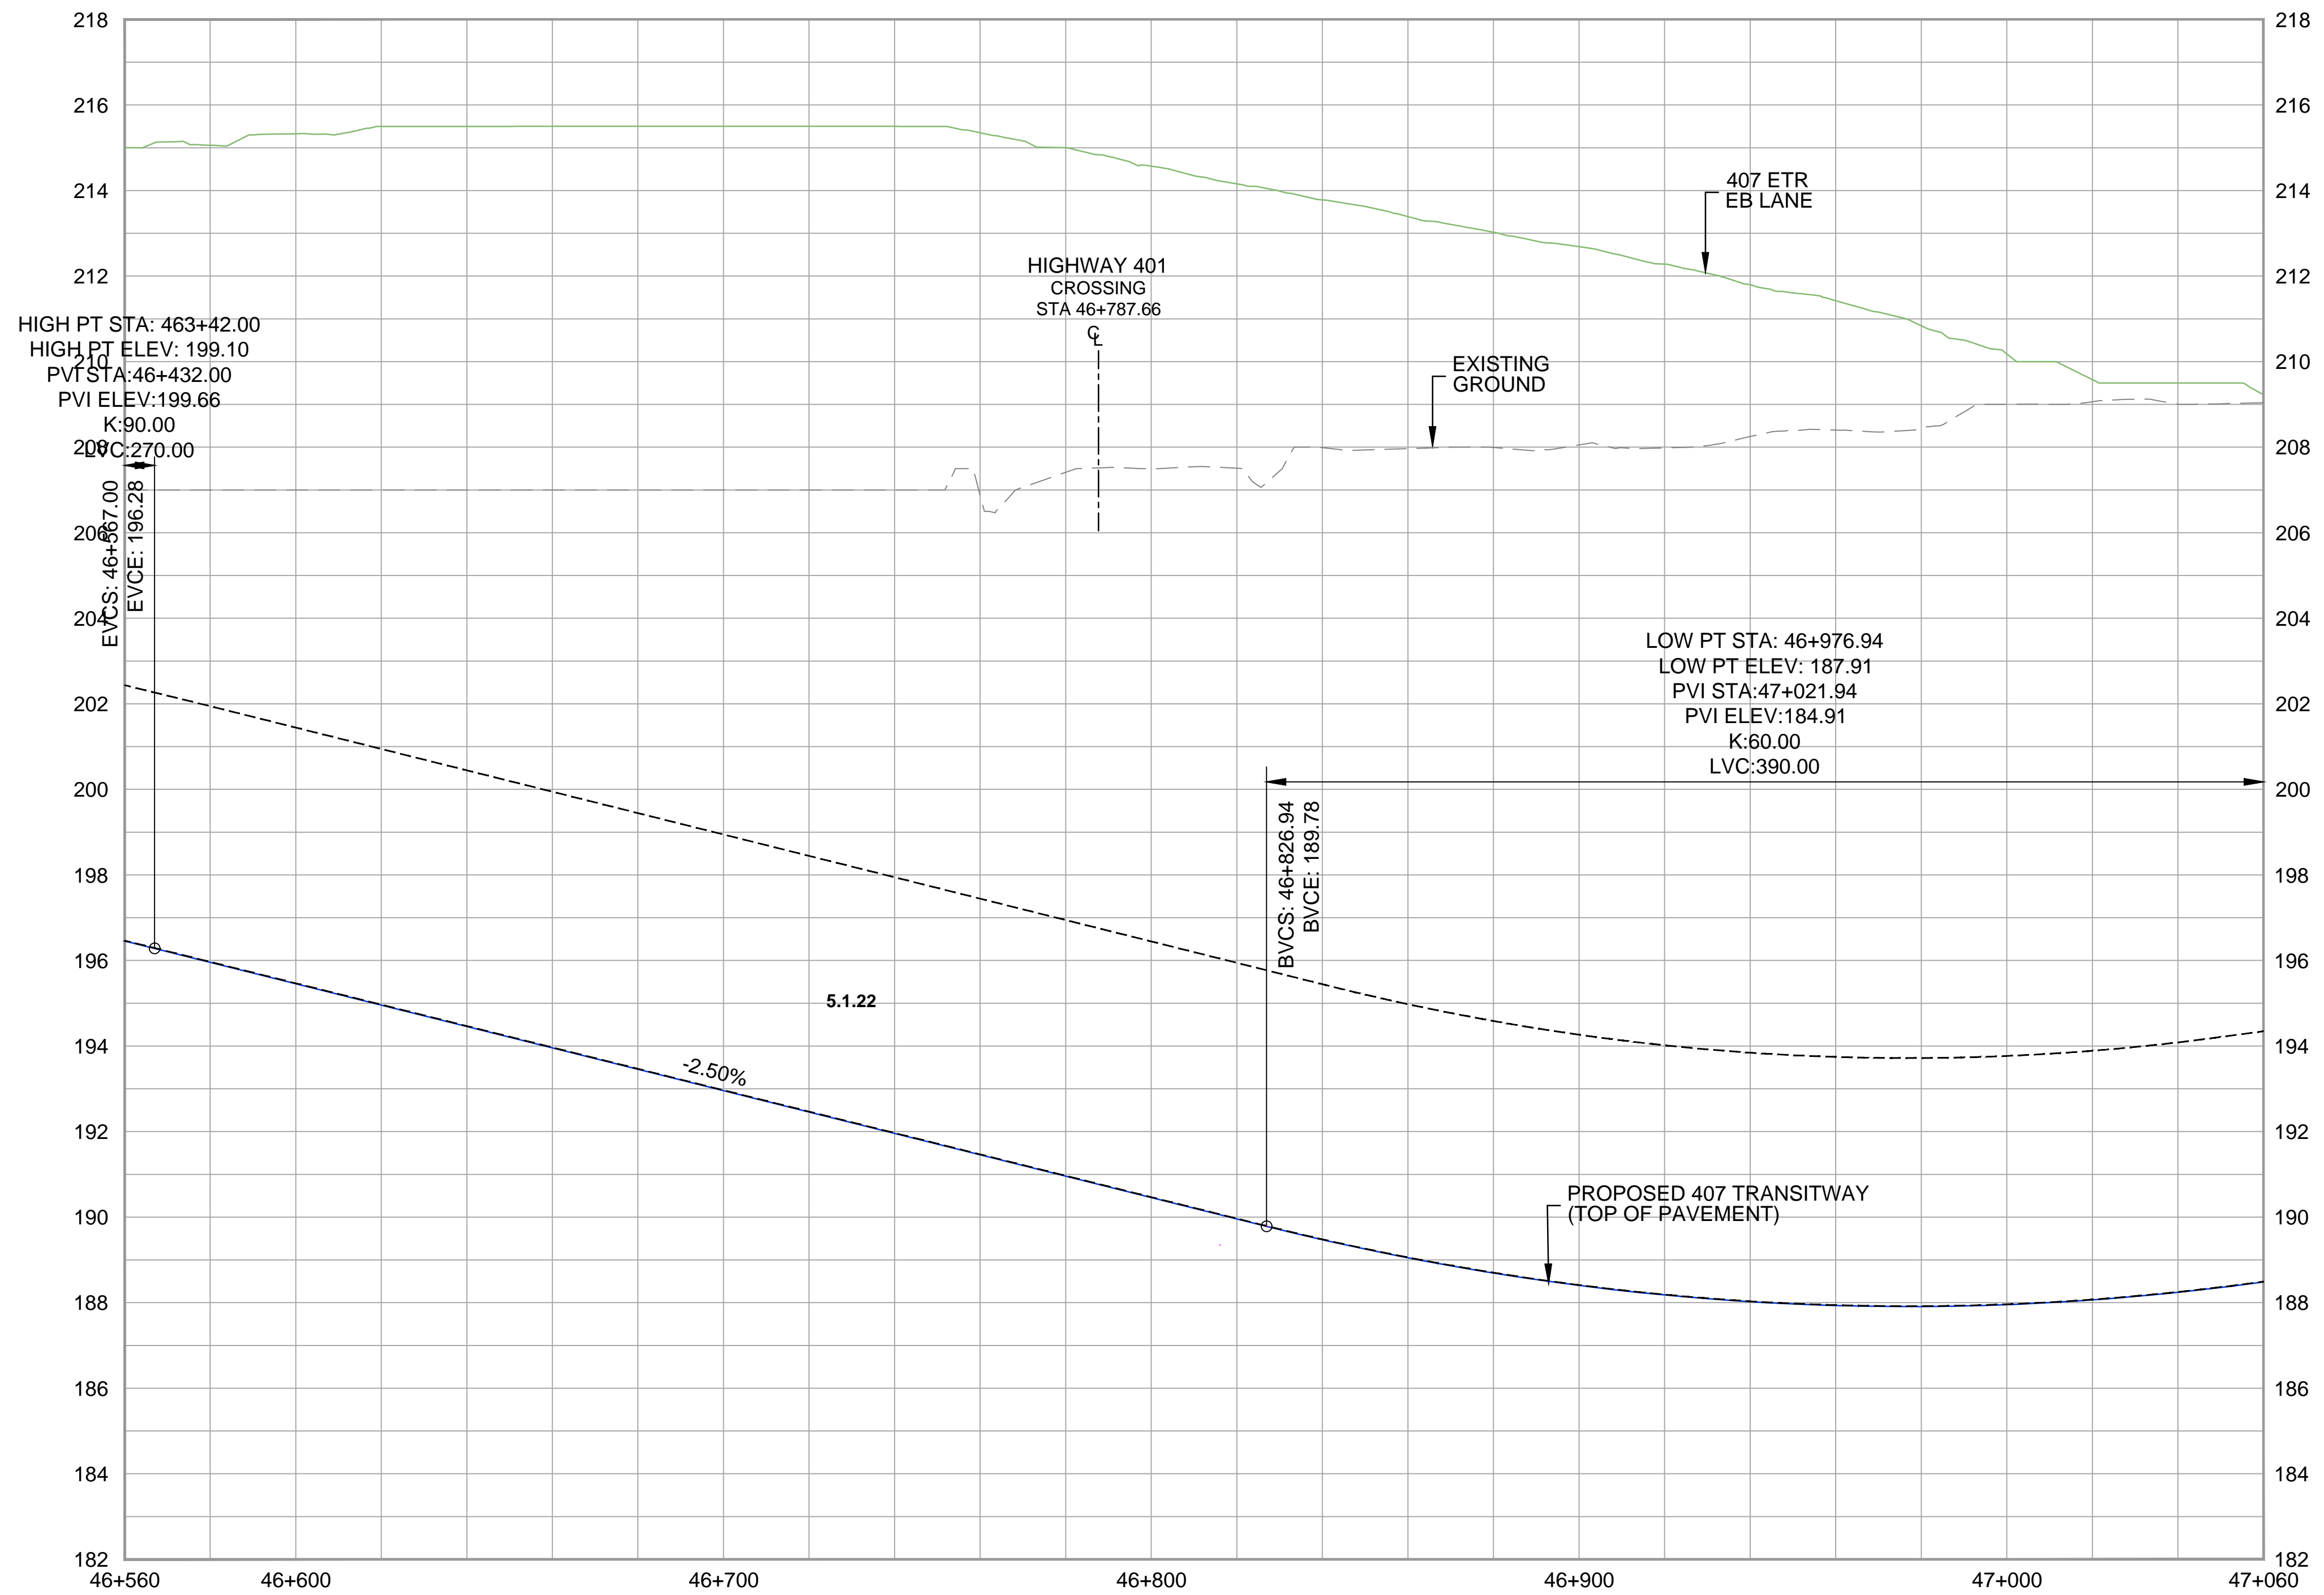

DRAWING NAME: J:\TORV\7624 ON-MTO 407 TRANSITWAY WC TO BRANTTITS General\03 - Drawings\2 - Plates\ERR Plan and Profile\407 TM4-Plate 57.dwg
 CREATED: Feb 10, 2020 4:03pm
 MODIFIED: Feb 10, 2020 4:03pm

407 TRANSITWAY
 WEST OF BRANT STREET TO WEST OF HURONTARIO STREET
 G.W.P. 16-20003, CA 2016-E-0038
 PLAN AND PROFILE
 STA. 46+560 TO STA. 47+060

PLATE
57A
 DATE
 11/20/2019

DRAWING NAME: J:\TOR\76294-ON-MTO 407 TRANSITWAY WC TO BRANTTIS General\03 - Drawings\2 - Plates\ERR Plan and Profile\407 TM4-Plate 57.dwg
 CREATED: Apr 30, 2020 11:21am
 MODIFIED:

407 TRANSITWAY
 WEST OF BRANT STREET TO WEST OF HURONTARIO STREET
 G.W.P. 16-20003, CA 2016-E-0038

PLAN AND PROFILE
 STA. 46+560 TO STA. 47+060

PLATE
57B

DATE
 11/20/2019