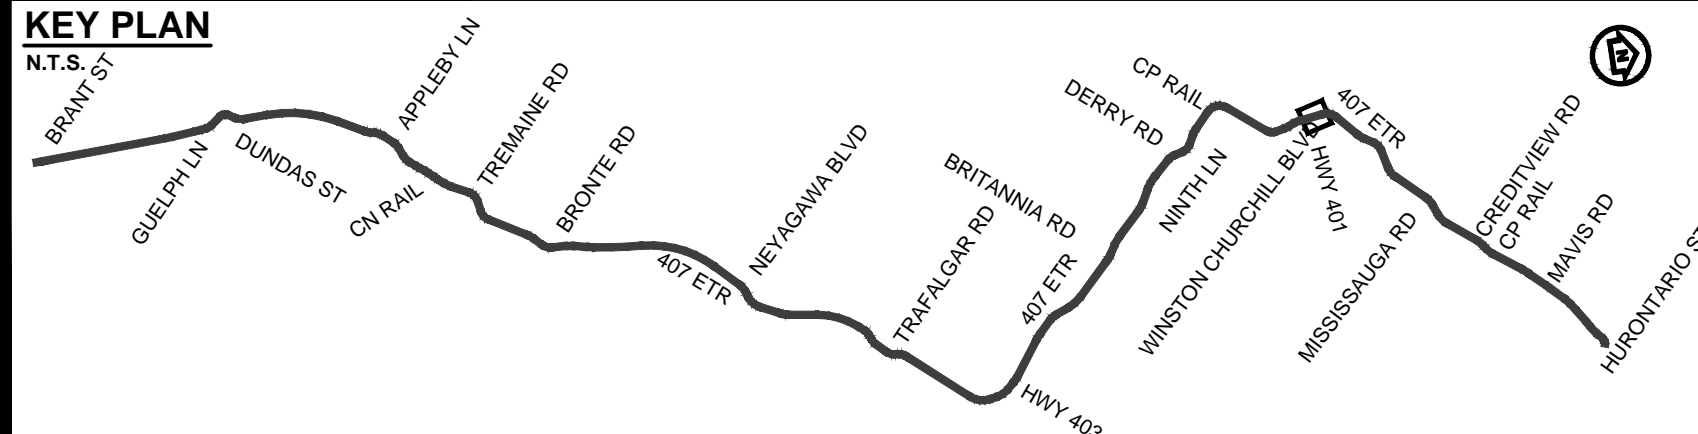

DRAWING NAME: J:\TORV\7624 ON-MTO 407 TRANSITWAY WC TO BRANTTITS General\03 - Drawings\2 - Plates\ERR Plan and Profile\407 TM4-Plate 57.dwg
 CREATED: Feb 10, 2020 4:03pm
 MODIFIED: Feb 10, 2020 4:03pm

407 TRANSITWAY
 WEST OF BRANT STREET TO WEST OF HURONTARIO STREET
 G.W.P. 16-20003, CA 2016-E-0038
 PLAN AND PROFILE
 STA. 46+560 TO STA. 47+060

PLATE
57A
 DATE
 11/20/2019

DRAWING NAME: J:\TOR\76294-ON-MTO 407 TRANSITWAY WC TO BRANTTIS General\03 - Drawings\2 - Plates\ERR Plan and Profile\407 TM4-Plate 57.dwg
 CREATED: Apr 30, 2020 11:21am
 MODIFIED:

407 TRANSITWAY
 WEST OF BRANT STREET TO WEST OF HURONTARIO STREET
 G.W.P. 16-20003, CA 2016-E-0038

PLAN AND PROFILE
 STA. 46+560 TO STA. 47+060

PLATE
57B

DATE
 11/20/2019