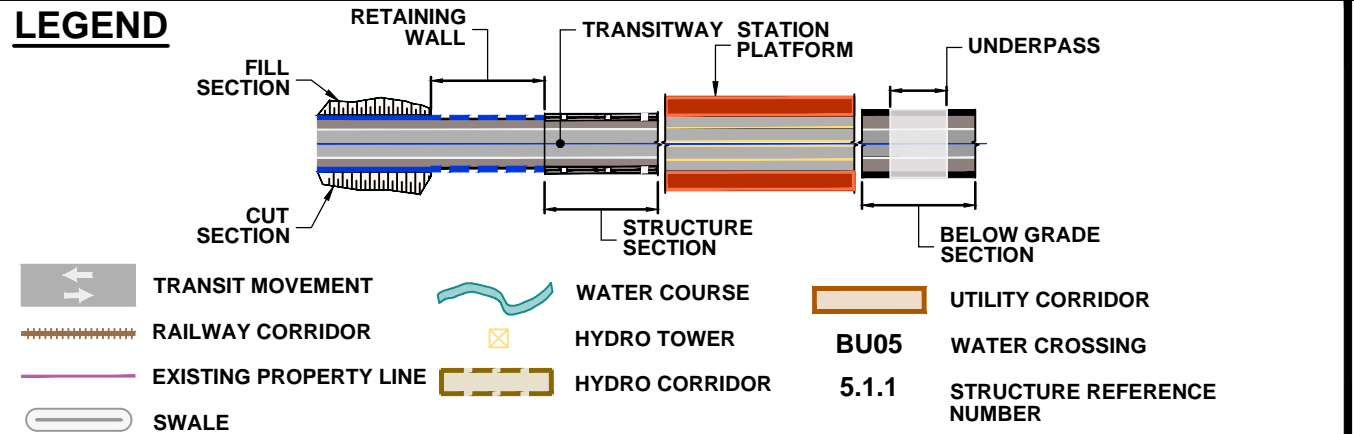

DRAWING NAME: J:\TORV\7624 ON-MTO 407 TRANSITWAY WC TO BRANTTITS General\03 - Drawings\2 - Plates\ERR Plan and Profile\407 TM4-Plate 57.dwg
 CREATED: Feb 10, 2020 4:03pm
 MODIFIED: Feb 10, 2020 4:03pm

407 TRANSITWAY
 WEST OF BRANT STREET TO WEST OF HURONTARIO STREET
 G.W.P. 16-20003, CA 2016-E-0038
 PLAN AND PROFILE
 STA. 46+560 TO STA. 47+060

PLATE
57A
 DATE
 11/20/2019

DRAWING NAME: J:\TOR\76294-ON-MTO 407 TRANSITWAY WC TO BRANTTIS General\03 - Drawings\2 - Plates\ERR Plan and Profile\407 TM4-Plate 57.dwg
 CREATED: Apr 30, 2020 11:21am
 MODIFIED:

407 TRANSITWAY
 WEST OF BRANT STREET TO WEST OF HURONTARIO STREET
 G.W.P. 16-20003, CA 2016-E-0038

PLAN AND PROFILE
 STA. 46+560 TO STA. 47+060

PLATE
57B

DATE
 11/20/2019